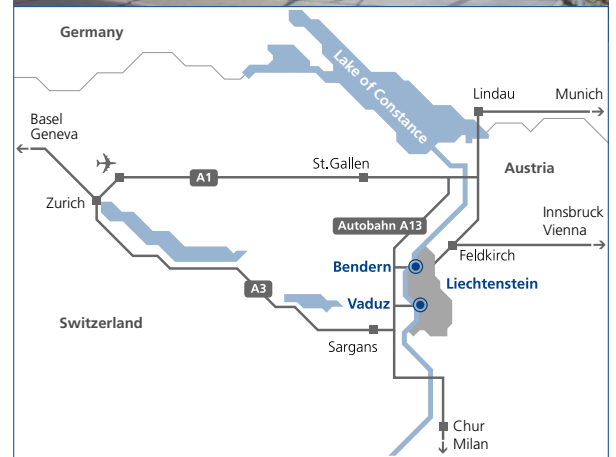

- From the Swiss A13 motorway, take the Haag exit and follow the signs for Bendern (Liechtenstein)
- Cross the Rheinbrücke bridge (Eschnerstrasse) and carry on for 500 metres until the first roundabout

Additional parking area for guests

- Take the first exit at the roundabout and carry on until parking area "Äule"

Getting there by public transport

Electronic timetable: www.sbb.ch

From Sargans railway station (Switzerland)

- RegioExpress to Buchs
- No. 12 bus to Schaan (station Post)
- No. 11 bus towards Eschen, getting off at the Bendern Untere Atzig stop
- Walk to LGT Service Center Bendern (about 100 metres)
- Journey time: around 1 hour

From Feldkirch railway station (Austria)

- No. 11 bus to Bendern Post
- Walk to LGT Service Center Bendern (about 100 metres)
- Journey time: around 25–30 minutes

From Zurich airport (Switzerland)

- Take a train from Zurich-Kloten airport to Zurich Hauptbahnhof (main station)
- Change onto the Sargans/Chur train
- At Sargans, change onto the RegioExpress to Buchs and continue journey as above
- Journey time: around 3 hours und weiter wie oben