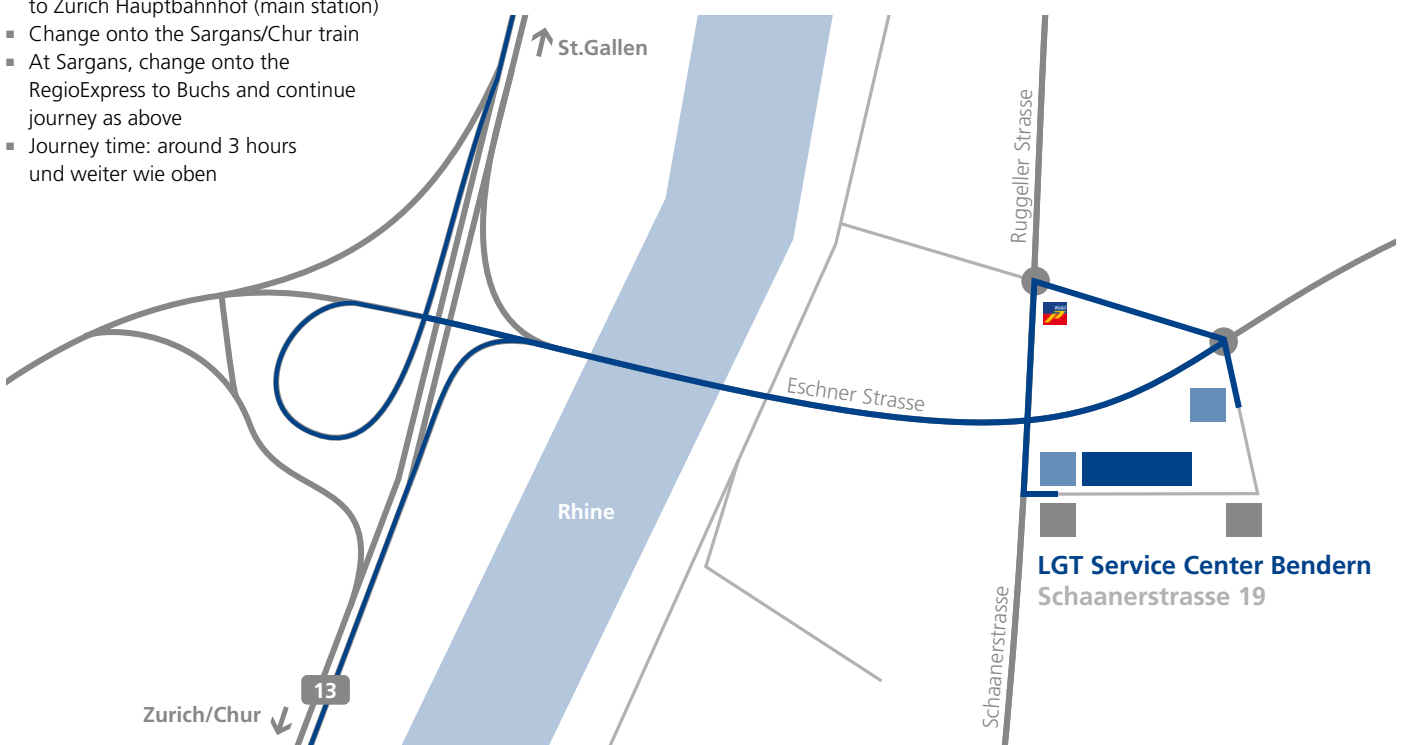

You will find an electronic route planner to every LGT address on www.lgt.com.

- From the Swiss A13 motorway, take the Haag exit and follow the signs for Bendern (Liechtenstein)
- Cross the Rheinbrücke bridge (Eschnerstrasse) and carry on for 500 metres until the first roundabout

Regular parking area for guests

- Take the third exit at the roundabout and carry on for 200 metres until the second roundabout
- Take the third exit at the roundabout (left), signposted Schaan
- Carry on along Schaanerstrasse for 200 metres: LGT Service Center Bendern is off to the left

Additional parking area for guests

- Take the first exit at the roundabout and carry on until parking area "Äule"

Getting there by public transport

Electronic timetable: www.sbb.ch

From Sargans railway station (Switzerland)

- RegioExpress to Buchs
- No. 12 bus to Schaan (station Post)
- No. 11 bus towards Eschen, getting off at the Bendern Untere Atzig stop
- Walk to LGT Service Center Bendern (about 100 metres)
- Journey time: around 1 hour

From Feldkirch railway station (Austria)

- No. 11 bus to Bendern Post
- Walk to LGT Service Center Bendern (about 100 metres)
- Journey time: around 25–30 minutes

From Zurich airport (Switzerland)

- Take a train from Zurich-Kloten airport to Zurich Hauptbahnhof (main station)
- Change onto the Sargans/Chur train
- At Sargans, change onto the RegioExpress to Buchs and continue journey as above
- Journey time: around 3 hours und weiter wie oben